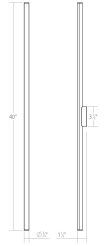

Fino LED Bath Bar Spec Sheet

SKU: 3774.23 Learn more at sonnemanlight.com
<https://sonnemanlight.com/fino-led-bath-bar>

Size: 40"
Color/Finish: Satin Chrome

Dimensions

Height: 40
Width: 40
Extends: 1.5
Minimum Extension: 1.5"
Maximum Extension: 1.5"