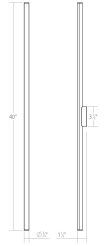

Fino LED Bath Bar Spec Sheet

SKU: 3774.25 Learn more at sonnemanlight.com
<https://sonnemanlight.com/fino-led-bath-bar>

Size: 40"
Color/Finish: Satin Black

Dimensions

Height: 40
Width: 40
Extends: 1.5
Minimum Extension: 1.5"
Maximum Extension: 1.5"