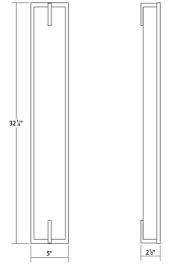

New Edge Bath Bar Spec Sheet

SKU: 3798.25 [Learn more at sonnemanlight.com](https://sonnemanlight.com)
<https://sonnemanlight.com/new-edge-bath-bar>

Size: 32"
Color/Finish: Satin Black

Dimensions

Height: 32
Width: 5
Extends: 2.75
Minimum Extension: 2.75"
Maximum Extension: 2.75"

Electrical Specs

Bulb(s) Included?: Yes
Bulb 1 Type: Integral LED
Bulb Quantity: 1
Input Voltage: 120VAC
Wattage: 16
Initial Lumens: 1590
Delivered Lumens: 950
Color Temperature: 3000K
CRI: 90
Power Supply Type: Driver
Power Supply Quantity: 1
Power Supply Location: Outlet Box
Dimming Type: TRIAC/ELV