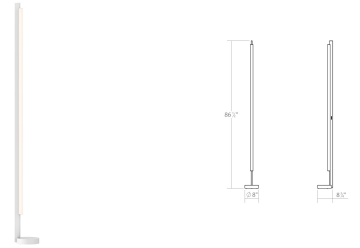

# Keel LED Floor Lamp Spec Sheet

SKU: 3820.03    Learn more at [sonnemanlight.com](https://sonnemanlight.com)  
<https://sonnemanlight.com/keel-led-floor-lamp>

**Color/Finish:**    Satin White

## Dimensions

**Height:**                86.5"  
**Width:**                 8"  
**Length:**                9"  
**Canopy/Backplate/Base:** 8"

## Shipping

**Carton 1 L x W x H:**    92" X 13" X 8"  
**Carton 1 Gross Weight:** 27 LBS