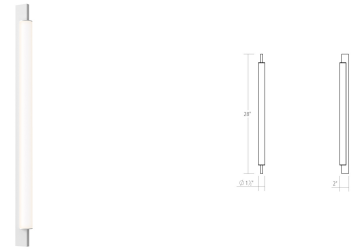

Keel LED Bath Bar Spec Sheet

SKU: 3832.03 Learn more at sonnemanlight.com
<https://sonnemanlight.com/keel-led-bath-bar>

Size: 28"
Color/Finish: Satin White

Dimensions

Height: 1.5
Width: 28
Extends: 2
Minimum Extension: 2"
Maximum Extension: 2"

Electrical Specs

Bulb(s) Included?: Yes
Bulb 1 Type: Integral LED
Bulb Quantity: 1
Input Voltage: 120VAC
Wattage: 15
Initial Lumens: 1600
Delivered Lumens: 1100
Color Temperature: 3000K
CRI: 90
Power Supply Type: Driver
Power Supply Quantity: 1
Power Supply Location: Remote
Dimming Type: TRIAC/ELV