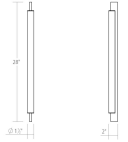

Keel LED Bath Bar Spec Sheet

SKU: 3832.25 Learn more at sonnemanlight.com
<https://sonnemanlight.com/keel-led-bath-bar>

Size: 28"
Color/Finish: Satin Black

Dimensions

Height: 1.5
Width: 28
Extends: 2.25
Minimum Extension: 2.25"
Maximum Extension: 2.25"