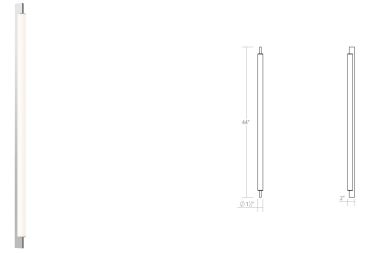

# Keel LED Bath Bar Spec Sheet

SKU: 3834.16    Learn more at [sonnemanlight.com](https://sonnemanlight.com)  
<https://sonnemanlight.com/keel-led-bath-bar>

**Size:** 44"  
**Color/Finish:** Bright Satin Aluminum

## Dimensions

**Height:** 1.5  
**Width:** 44  
**Extends:** 2.25  
**Minimum Extension:** 2.25"  
**Maximum Extension:** 2.25"