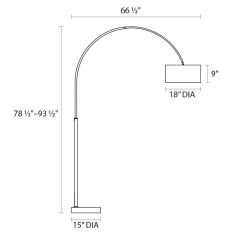

Arc Shade Floor Lamp Spec Sheet

SKU: 4097.13K [Learn more at sonnemanlight.com](https://sonnemanlight.com/learn-more-at-sonnemanlight.com)
<https://sonnemanlight.com/arch-shade-floor-lamp>

Color/Finish: Satin Nickel w/Black Shade

Dimensions

Height: 78.5
Width: 66.5
Length: 18
Canopy/Backplate/Base: 15"

Electrical Specs

Bulb 1 Type: Medium Base
Bulb Quantity: 1
Input Voltage: 120VAC
Wattage: 100
Color Temperature: N/A
Dimming Type: N/A

Installation

Installation: No electrician required
Minimum Hanging Height: 78.5"
Maximum Hanging Height: 93.5"

General Listings

Certification: cUL

Available Finishes

Available Finishes: Satin Nickel w/Black Shade, Satin Nickel w/Off White Shade