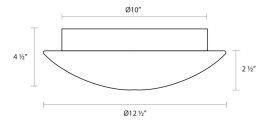

Mushroom Surface Mount Spec Sheet

SKU: 4153.13 Learn more at sonnemanlight.com
<https://sonnemanlight.com/mushroom-surface-mount>

Size: 12.5"
Color/Finish: Satin Nickel

Dimensions

Height: 4.5
Diameter: 12.5
Canopy/Backplate/Base: 10"