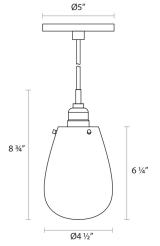

Chelsea Pendant Spec Sheet

SKU: 4291.25 Learn more at sonnemanlight.com
<https://sonnemanlight.com/chelsea-pendant>

Size: 1-Light
Color/Finish: Satin Black

Dimensions

Height: 8.75
Diameter: 4.5
Canopy/Backplate/Base: 5"
Hanging Details: 10' Adj. Black Silk Cord

Electrical Specs

Bulb Quantity: 1
Wattage: 75

Installation

Installation: Licensed electrician required
Sloped Ceiling Compatible?: Compatible

General Listings

Certification: cUL

Available Finishes

Available Finishes: Satin Black