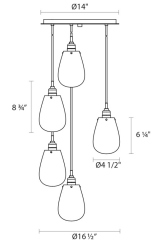

Chelsea Pendant Spec Sheet

SKU: 4295.25 Learn more at sonnemanlight.com
<https://sonnemanlight.com/chelsea-pendant>

Size: 5-Light
Color/Finish: Satin Black

Dimensions

Height: 8.75
Diameter: 16.5
Canopy/Backplate/Base: 14"
Hanging Details: 10' Adj. Black Silk Cord

Electrical Specs

Bulb 1 Type: Medium Base
Bulb Quantity: 5
Input Voltage: 120VAC
Wattage: 60
Color Temperature: N/A
Dimming Type: N/A

Installation

Installation: Licensed electrician required
 Compatible
Sloped Ceiling Compatible?: