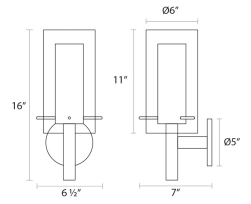

Zylinder Sconce Spec Sheet

SKU: 4391.57 Learn more at sonnemanlight.com
<https://sonnemanlight.com/zyLinder-sconce>

Color/Finish: Black & Chrome

Dimensions

Height: 16
Width: 6.5
Extends: 7
Minimum Extension: 7
Maximum Extension: 7
Canopy/Backplate/Base: 5"