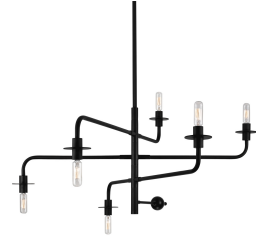

Atelier Pendant Spec Sheet

SKU: 4546.25 Learn more at sonnemanlight.com
<https://sonnemanlight.com/atelier-pendant>

Size: 6-Light
Color/Finish: Satin Black

Dimensions

Height: 15.75
Diameter: 40.25
Canopy/Backplate/Base: 6"
Hanging Details: (3) 12" + (1) 6"
Stem Kit

Electrical Specs

Bulb 1 Type: Candelabra Base
Bulb Quantity: 6
Input Voltage: 120VAC
Wattage: 60
Color Temperature: N/A
Dimming Type: N/A

Installation

Installation: Licensed electrician required
Not Compatible
Sloped Ceiling Compatible?:

General Listings

Certification: cUL

Available Finishes

Available Finishes: Satin Black

Shade

Shade 1 Material: Optical Acrylic

Notes