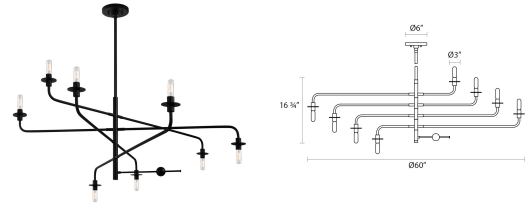

# Atelier Pendant Spec Sheet

SKU: 4548.25    Learn more at [sonnemanlight.com](https://sonnemanlight.com)  
<https://sonnemanlight.com/atelier-pendant>

**Size:** 8-Light  
**Color/Finish:** Satin Black

## Dimensions

**Height:** 16.75  
**Diameter:** 60  
**Canopy/Backplate/Base:** 6"  
**Hanging Details:** (3) 12" + (1) 6" Stem Kit

## Electrical Specs

**Bulb 1 Type:** Candelabra Base  
**Bulb Quantity:** 8  
**Input Voltage:** 120VAC  
**Wattage:** 60  
**Color Temperature:** N/A  
**Dimming Type:** N/A