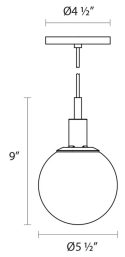

# Orb Pendant Spec Sheet

SKU: 4591.01C    Learn more at [sonnemanlight.com](https://sonnemanlight.com)  
<https://sonnemanlight.com/orb-pendant>

**Shape:** Standard                      **Size:** 1-Light  
**Color/Finish:** Polished Chrome w/Clear Glass

## Dimensions

**Height:** 9  
**Diameter:** 5.5  
**Canopy/Backplate/Base:** 4.5"  
**Hanging Details:** 10' Adj. Black Silk Cord