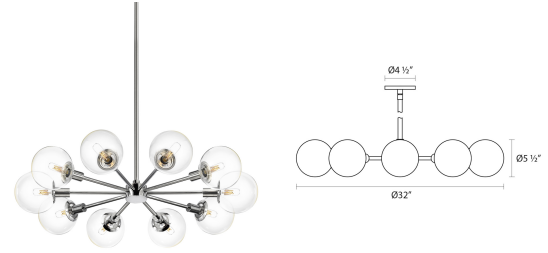

Orb Pendant Spec Sheet

SKU: 4598.01C Learn more at sonnemanlight.com
<https://sonnemanlight.com/orb-pendant>

Shape: Radial **Size:** 10-Light
Color/Finish: Polished Chrome w/Clear Glass

Dimensions

Height: 5.5"
Diameter: 32"
Canopy/Backplate/Base: 4.5"
Hanging Details: (3) 12" + (1) 6" Stem Kit

Electrical Specs

Bulb Quantity: 10
Input Voltage: 120VAC
Wattage: 60
Color Temperature: N/A
Dimming Type: N/A

Installation

Installation: Licensed electrician required
Not Compatible
Sloped Ceiling Compatible?:

Shipping

Carton 1 L x W x H: 37" X 37" X 10"
Carton 1 Gross Weight: 21 LBS

General Listings

Certification: cUL

Available Finishes

Available Finishes: Polished Chrome w/Clear Glass, Polished Chrome w/Half-Mercury Glass

Shade

Shade 1 Material: Glass

Notes