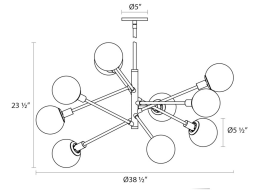

# Orb Vectors Pendant Spec Sheet

SKU: 4599.25C    Learn more at [sonnemanlight.com](https://sonnemanlight.com)  
<https://sonnemanlight.com/orb-vectors-pendant>

**Size:** 10-Light  
**Color/Finish:** Satin Black

## Dimensions

**Height:** 23.5  
**Diameter:** 38.5  
**Canopy/Backplate/Base:** 5"  
**Hanging Details:** (3) 12" + (1) 6" Stem Kit

## Electrical Specs

**Bulb 1 Type:** Candelabra Base  
**Bulb Quantity:** 10  
**Input Voltage:** 120VAC  
**Wattage:** 60  
**Color Temperature:** N/A  
**Dimming Type:** N/A