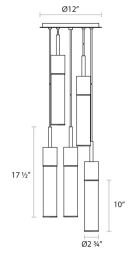

Urban Edge Pendant Spec Sheet

SKU: 4941.97-5 Learn more at sonnemanlight.com
<https://sonnemanlight.com/urban-edge-pendant>

Size: 5-Light
Color/Finish: Textured Black

Dimensions

Height: 17.5
Diameter: 12
Canopy/Backplate/Base: 12"
Hanging Details: 10' Adj. Black Silk Cord