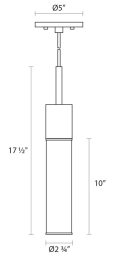

Urban Edge Pendant Spec Sheet

SKU: 4941.97 Learn more at sonnemanlight.com
<https://sonnemanlight.com/urban-edge-pendant>

Size: 1-Light
Color/Finish: Textured Black

Dimensions

Height: 17.5
Diameter: 2.75
Canopy/Backplate/Base: 5"
Hanging Details: 10' Adj. Black Silk Cord

Electrical Specs

Bulb 1 Type: Medium Base
Bulb Quantity: 1
Input Voltage: 120VAC
Wattage: 60
Color Temperature: N/A
CRI: N/A
Power Supply Type: N/A
Dimming Type: N/A

Installation

Installation: Licensed electrician required
 Compatible
Sloped Ceiling Compatible?: