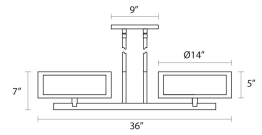

Puri Bar Pendant Spec Sheet

SKU: 6000.13 Learn more at sonnemanlight.com
<https://sonnemanlight.com/puri-bar-pendant>

Size: 2-Light
Color/Finish: Satin Nickel

Dimensions

Height: 7
Width: 36
Length: 14
Hanging Details: (6) 12" + (2) 6" Stem Kit

Shipping

Carton 1 L x W x H: 34" X 15" X 11"
Carton 1 Gross Weight: 13 LBS

General Listings

Certification: cUL

Available Finishes

Available Finishes: Satin Nickel w/Silver Shade, Satin Nickel

Shade

Shade 1 Material: Organza
Shade 2 Material: Glass