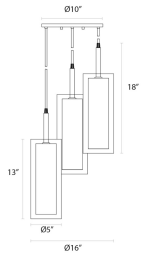

Puri 3-Light Pendant Spec Sheet

SKU: 6003.51F Learn more at sonnemanlight.com
<https://sonnemanlight.com/puri-3-light-pendant>

Color/Finish: Black Brass w/Bronze Shade

Dimensions

Height: 18
Diameter: 16
Canopy/Backplate/Base: 10"
Hanging Details: 10' Adjustable Cord

Electrical Specs

Bulb 1 Type: SBCFL GU24 Base
Bulb Quantity: 3
Input Voltage: 120VAC
Wattage: 18
Color Temperature: N/A
Dimming Type: N/A

Installation

Installation: Licensed electrician required
Sloped Ceiling Compatible?: Compatible