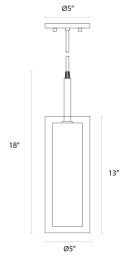

# Puri Cylinder Pendant Spec Sheet

SKU: 6006.13F    Learn more at [sonnemanlight.com](https://sonnemanlight.com)  
<https://sonnemanlight.com/puri-cylinder-pendant>

**Size:** 5"  
**Color/Finish:** Satin Nickel w/Silver Shade

## Dimensions

**Height:** 18  
**Diameter:** 5  
**Canopy/Backplate/Base:** 5"  
**Hanging Details:** 10' Adjustable Cord