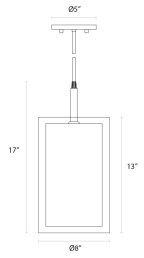

Puri Cylinder Pendant Spec Sheet

SKU: 6007.13F Learn more at sonnemanlight.com
<https://sonnemanlight.com/puri-cylinder-pendant>

Size: 8"
Color/Finish: Satin Nickel w/Silver Shade

Dimensions

Height: 17
Diameter: 8
Canopy/Backplate/Base: 5"
Hanging Details: 10' Adjustable Cord

Shipping

Carton 1 L x W x H: 23" X 12" X 13"
Carton 1 Gross Weight: 5 LBS

General Listings

Certification: cUL

Available Finishes

Available Finishes: Black Brass w/Bronze Shade, Satin Nickel w/Silver Shade

Shade