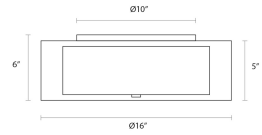

# Puri Surface Mount Spec Sheet

SKU: 6013.13    [Learn more at sonnemanlight.com](https://sonnemanlight.com/learn-more-at-sonnemanlight.com)  
<https://sonnemanlight.com/puri-surface-mount>

**Base Type:** Medium Base  
**Size:** 16"  
**Color/Finish:** Satin Nickel w/Silver Shade

## Dimensions

**Height:** 6  
**Diameter:** 16  
**Canopy/Backplate/Base:** 10"