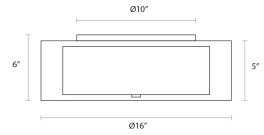

# Puri Surface Mount Spec Sheet

SKU: 6013.51    [Learn more at sonnemanlight.com](https://sonnemanlight.com)  
<https://sonnemanlight.com/puri-surface-mount>

**Base Type:** Medium Base  
**Size:** 16"  
**Color/Finish:** Black Brass w/Bronze Shade

## Dimensions

**Height:** 6  
**Diameter:** 16  
**Canopy/Backplate/Base:** 10"