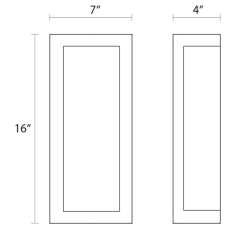

Puri ADA Sconce Spec Sheet

SKU: 6017.51F Learn more at sonnemanlight.com
<https://sonnemanlight.com/puri-ada-sconce>

Color/Finish: Black Brass w/Bronze
 Shade

Dimensions

Height: 16
Width: 7
Extends: 4
Minimum Extension: 4"
Maximum Extension: 4"

Shipping

Carton 1 L x W x H: 25" X 10" X 10"
Carton 1 Gross Weight: 6 LBS

General Listings

Certification: cUL

Available Finishes

Available Finishes: Black Brass w/Bronze
 Shade, Satin Nickel w/Silver
 Shade