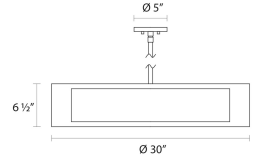

Puri Pendant Spec Sheet

SKU: 6020.13 [Learn more at sonnemanlight.com](https://sonnemanlight.com)
<https://sonnemanlight.com/puri-pendant>

Size: 30"
Color/Finish: Satin Nickel w/Silver Shade

Dimensions

Height: 6.5
Diameter: 30
Canopy/Backplate/Base: 5"
Hanging Details: (3) 12" + (1) 6" Stem Kit