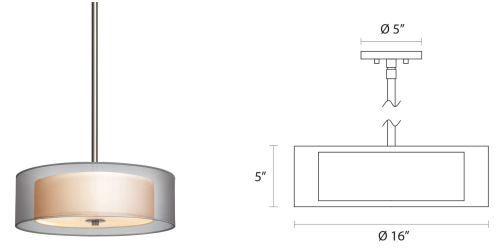

Puri Pendant Spec Sheet

SKU: 6021.13 Learn more at sonnemanlight.com
<https://sonnemanlight.com/puri-pendant>

Size: 16"
Color/Finish: Satin Nickel w/Silver Shade

Dimensions

Height: 5
Diameter: 16
Canopy/Backplate/Base: 5"
Hanging Details: (3) 12" + (1) 6" Stem Kit

Electrical Specs

Bulb 1 Type: SBCFL GU24 Base
Bulb Quantity: 3
Input Voltage: 120VAC
Wattage: 60
Color Temperature: N/A
Dimming Type: N/A

Installation

Installation: Licensed electrician required
Not Compatible
Sloped Ceiling Compatible?: