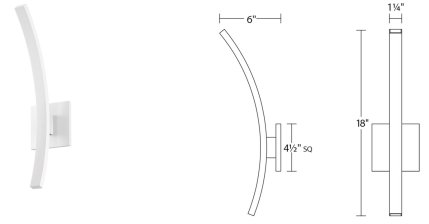

# L'Arc Petite LED Sconce Spec Sheet

SKU: 7243.98-WL    Learn more at [sonnemanlight.com](https://sonnemanlight.com)  
<https://sonnemanlight.com/l-27arc-petite-led-sconce>

**Color/Finish:** Textured White

## Dimensions

**Height:** 18  
**Width:** 1.25  
**Extends:** 6  
**Minimum Extension:** 6"  
**Maximum Extension:** 6"