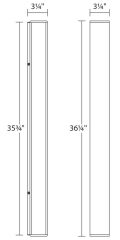

# Sideways LED Sconce Spec Sheet

SKU: 7256.98-WL    Learn more at [sonnemanlight.com](http://sonnemanlight.com)  
<https://sonnemanlight.com/sideways-led-sconce>

**Size:** 36"  
**Color/Finish:** Textured White

## Dimensions

**Height:** 36.25  
**Width:** 3.25  
**Extends:** 3.25  
**Minimum Extension:** 3.25"  
**Maximum Extension:** 3.25"

## Shipping

**Carton 1 L x W x H:** 40" X 8" X 8"  
**Carton 1 Gross Weight:** 9 LBS