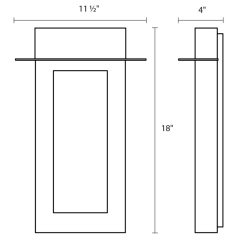

# Prairie LED Sconce Spec Sheet

SKU: 7270.98-WL    Learn more at [sonnemanlight.com](https://sonnemanlight.com/prairie-led-sconce)  
<https://sonnemanlight.com/prairie-led-sconce>

**Size:** 18"  
**Color/Finish:** Textured White

## Dimensions

**Height:** 18"  
**Width:** 11.5"  
**Extends:** 4"  
**Minimum Extension:** 4"  
**Maximum Extension:** 4"

## Shipping

**Carton 1 L x W x H:** 16" X 8" X 9"  
**Carton 1 Gross Weight:** 13 LBS