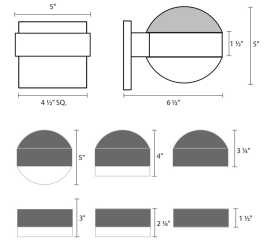

REALS Downlight LED Sconce Spec Sheet

SKU: 7300.PC.FH.98-WL Learn more at sonnemanlight.com
<https://sonnemanlight.com/real-downlight-led-sconce>

Lens Type: Plate Cap and Clear Cylinder Lens **Color/Finish:** Textured White

Dimensions

Height: 2.5
Width: 5
Extends: 6.5
Minimum Extension: 6.5"
Maximum Extension: 6.5"

Electrical Specs

Bulb(s) Included?: Yes
Bulb 1 Type: Integral LED
Bulb Quantity: 1
Input Voltage: 120VAC
Wattage: 10
Initial Lumens: 1040
Color Temperature: 3000K
CRI: 90
Power Supply Type: Driver
Power Supply Quantity: 1
Power Supply Location: Outlet Box
Dimming Type: TRIAC/ELV