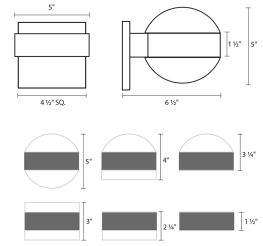

# REALS Up/Down LED Sconce Spec Sheet

SKU: 7302.FW.DL.98-WL    Learn more at [sonnemanlight.com](http://sonnemanlight.com)  
<https://sonnemanlight.com/real-up-2fdown-led-sconce>

**Lens Type:** White Cylinder Lens and Dome Lens    **Color/Finish:** Textured White

## Dimensions

**Height:** 4"  
**Width:** 5"  
**Extends:** 6.5"  
**Minimum Extension:** 6.5"  
**Maximum Extension:** 6.5"

## Shipping

**Carton 1 L x W x H:** 9" X 10" X 9"  
**Carton 1 Gross Weight:** 5 LBS