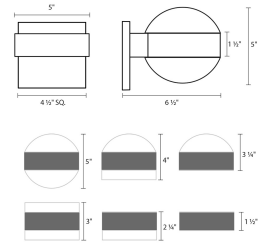

# REALS Up/Down LED Sconce Spec Sheet

SKU: 7302.PL.PL.98-WL    Learn more at [sonnemanlight.com](http://sonnemanlight.com)  
<https://sonnemanlight.com/real-up-2fdown-led-sconce>

**Lens Type:** Plate Lenses      **Color/Finish:** Textured White

## Dimensions

**Height:** 1.5"  
**Width:** 5"  
**Extends:** 6.5"  
**Minimum Extension:** 6.5"  
**Maximum Extension:** 6.5"

## Shipping

**Carton 1 L x W x H:** 9" X 10" X 9"  
**Carton 1 Gross Weight:** 4 LBS