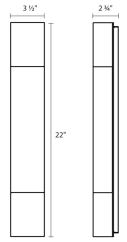

Box Column LED Sconce Spec Sheet

SKU: 7352.98-WL Learn more at sonnemanlight.com
<https://sonnemanlight.com/box-column-led-sconce>

Size: 22"
Color/Finish: Textured White

Dimensions

Height: 22
Width: 3.5
Extends: 2.75
Minimum Extension: 2.75"
Maximum Extension: 2.75"