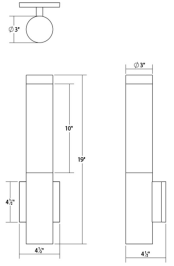

Round Column LED Sconce Spec Sheet

SKU: 7370.72-WL Learn more at sonnemanlight.com
<https://sonnemanlight.com/round-column-led-sconce>

Color/Finish: Textured Bronze

Dimensions

Height: 19
Width: 3
Extends: 4.5
Minimum Extension: 4.5"
Maximum Extension: 4.5"

Electrical Specs

Bulb 1 Type: LED GU10 Base, MR16
Bulb Quantity: 2
Input Voltage: 120VAC
Wattage: 8
Color Temperature: 3000K
CRI: 90

Installation

Installation: Licensed electrician required
Installation Orientation: Vertical