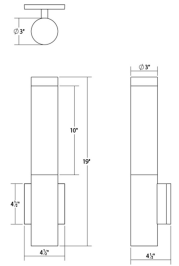

Round Column LED Sconce Spec Sheet

SKU: 7370.98-WL Learn more at sonnemanlight.com
<https://sonnemanlight.com/round-column-led-sconce>

Color/Finish: Textured White

Dimensions

Height: 19
Width: 3
Extends: 4.5
Minimum Extension: 4.5"
Maximum Extension: 4.5"

Electrical Specs

Bulb 1 Type: LED GU10 Base, MR16
Bulb Quantity: 2
Input Voltage: 120VAC
Wattage: 8
Color Temperature: 3000K
CRI: 90

Installation

Installation: Licensed electrician required
Installation Orientation: Vertical