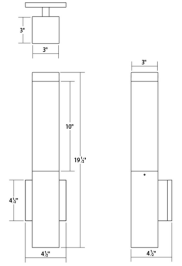

# Square Column LED Sconce Spec Sheet

SKU: 7380.98-WL    Learn more at [sonnemanlight.com](https://sonnemanlight.com)  
<https://sonnemanlight.com/square-column-led-sconce>

**Color/Finish:** Textured White

## Dimensions

**Height:** 19.5  
**Width:** 3  
**Extends:** 4.5  
**Minimum Extension:** 4.5"  
**Maximum Extension:** 4.5"

## Shipping

**Carton 1 L x W x H:** 24" X 8" X 8"  
**Carton 1 Gross Weight:** 6 LBS