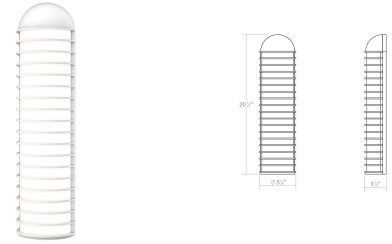

Lighthouse LED Sconce Spec Sheet

SKU: 7402.98-WL Learn more at sonnemanlight.com
<https://sonnemanlight.com/lighthouse-led-sconce>

Size: Tall
Color/Finish: Textured White

Dimensions

Height: 20.5
Width: 5.5
Extends: 3
Minimum Extension: 3"
Maximum Extension: 3"

Electrical Specs

Bulb(s) Included?: Yes
Bulb 1 Type: Integral LED
Bulb Quantity: 1
Input Voltage: 120-277VAC
Wattage: 34
Initial Lumens: 3800
Delivered Lumens: 2400
Color Temperature: 3000K
CRI: 90
Power Supply Type: Driver
Power Supply Quantity: 1
Power Supply Location: Outlet Box
Dimming Type: TRIAC/ELV/0-10V