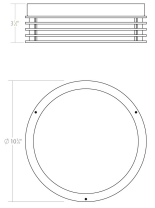

Marue LED Surface Mount Spec Sheet

SKU: 7421.74 [Learn more at sonnemanlight.com](https://sonnemanlight.com)
<https://sonnemanlight.com/marue-led-surface-mount>

Shape: Round
Size: 10"
Color/Finish: Textured Gray

Dimensions

Height: 3.5"
Diameter: 10.75"
Canopy/Backplate/Base: 10.25"

Electrical Specs

Bulb(s) Included?: Yes
Bulb Quantity: 1
Input Voltage: 100-277VAC
Wattage: 30
Initial Lumens: 3000
Color Temperature: 3000K
CRI: 90
Power Supply Type: Driver
Power Supply Quantity: 1
Power Supply Location: Canopy
Dimming Type: TRIAC/ELV/0-10V