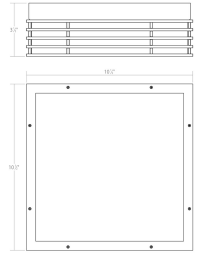

Marue LED Surface Mount Spec Sheet

SKU: 7426.72 [Learn more at sonnemanlight.com](https://sonnemanlight.com)
<https://sonnemanlight.com/marue-led-surface-mount>

Shape: Square **Size:** 10"
Color/Finish: Textured Bronze

Dimensions

Height: 3.5"
Width: 10.75"
Length: 10.75"
Diameter: 7.75"

Electrical Specs

Bulb(s) Included?: Yes
Bulb Quantity: 1
Input Voltage: 100-277VAC
Wattage: 30
Initial Lumens: 3000
Color Temperature: 3000K
CRI: 90
Power Supply Type: Driver
Power Supply Quantity: 1
Power Supply Location: Canopy
Dimming Type: TRIAC/ELV/0-10V

Installation

Installation: Licensed electrician required

Shipping

Carton 1 L x W x H: 15" X 15" X 8"
Carton 1 Gross Weight: 10 LBS

General Listings

Features: Damp Rated
Certification: cETL

Available Finishes