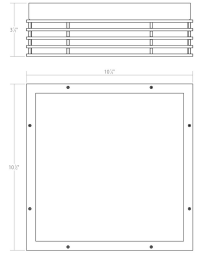

Marue LED Surface Mount Spec Sheet

SKU: 7426.74 [Learn more at sonnemanlight.com](https://sonnemanlight.com)
<https://sonnemanlight.com/marue-led-surface-mount>

Shape: Square **Size:** 10"
Color/Finish: Textured Gray

Dimensions

Height: 3.5"
Width: 10.75"
Length: 10.75"
Diameter: 7.75"

Electrical Specs

Bulb(s) Included?: Yes
Bulb Quantity: 1
Input Voltage: 100-277VAC
Wattage: 30
Initial Lumens: 3000
Color Temperature: 3000K
CRI: 90
Power Supply Type: Driver
Power Supply Quantity: 1
Power Supply Location: Canopy
Dimming Type: TRIAC/ELV/0-10V

Installation

Installation: Licensed electrician required

Shipping

Carton 1 L x W x H: 15" X 15" X 8"
Carton 1 Gross Weight: 10 LBS

General Listings

Features: Damp Rated
Certification: cETL

Available Finishes