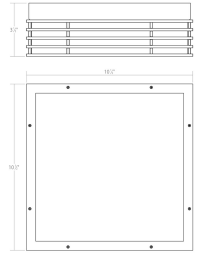

# Marue LED Surface Mount Spec Sheet

SKU: 7426.98 [Learn more at sonnemanlight.com](https://sonnemanlight.com)  
<https://sonnemanlight.com/marue-led-surface-mount>

**Shape:** Square      **Size:** 10"  
**Color/Finish:** Textured White

## Dimensions

**Height:** 3.5  
**Width:** 10.75  
**Length:** 10.75  
**Diameter:** 7.75