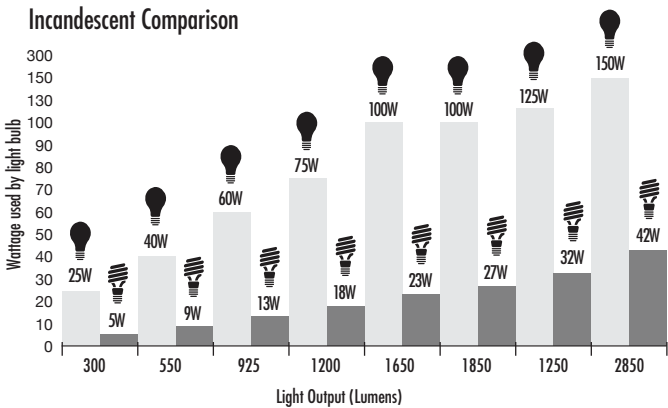

Incandescent Comparison

Specifications: (at full brightness)

End of Life Protection	Yes
Ballast Type	Electronic
Starting Method	Instant Start
Input Line Voltage	120VAC
Input Line Frequency	50/60HZ
Color Temperature	2700°K
Color Rendering Index	82
Minimum Starting Temperature	-20°F, -29°C
Maximum Operating Temperature	160°F, 71°C
U.L. / C.U.L. Listed	Yes – E149698
FCC Compliance	47 CFR Part 18
Lamp Operating Frequency	45 KHZ
Lamp Current Crest Factor	<1.60
Total Harmonic Distortion	<150%
Power Factor	>.50

Special Application Notes:

- Up to 23w is UL approved for totally enclosed fixtures.
- Use a 27w and 32w in an open recessed can.
- Do not use a 27w and 32w in an enclosed recessed can. Use voids the warranty.
- Do not use a 42w in an enclosed or open recessed can or any type of enclosed fixture. Use voids the warranty.
- Do not use more than two lamps in any type of enclosed luminaire.
- Do not use more than 2 bulbs in an enclosed fixture. If fixture is manufactured for incandescents, use no higher than the CFL equivalent wattage, as shown on chart.

Warranties and Certifications:

24 MONTH WARRANTY

Item #	Wattage	Incandescent Wattage Comparison	Initial Lumens	Input Line Current	M.O.L (inches)	Diameter (inches)	Lamp Life (hours)	Table/Floor Lamps	Chandeliers	Recessed Cans	Bare Bulb Fixtures	High Bay Fixtures	Ceiling Fixtures	Desk Lamp	Outdoor Covered
48909	9	40	600	.15a	3.6	1.8	12K	•	•	•	•		•	•	•
48913	13	60	925	.22a	3.9	1.8	12K	•	•	•	•		•	•	•
48913C	13	60	925	.22a	3.8	1.8	12K	•	•	•	•		•	•	•
48918	18	75	1300	.30a	4.0	2.4	12K	•	•	•	•		•	•	•
48923	23	100	1650	.38a	4.4	2.4	12K	•	•	•	•		•	•	•
48927	27	100	1850	.45a	5.1	2.4	12K	•	•	•	•		•	•	•
48932	32	125	2150	.53a	5.1	2.7	12K	•	•	•	•		•	•	•
48942	42	150	2850	.70a	5.7	2.4	12K	•	•	•	•		•	•	•