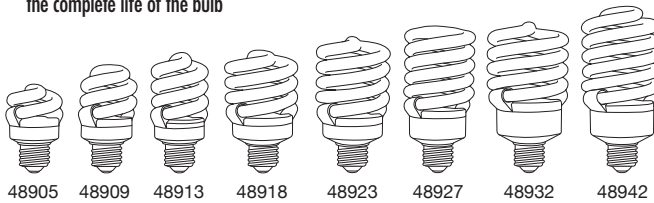

T3 Ultra Compact CFLs 12,000 Hours average rated life, 120Volts

Applications:

See below

Special Application Options: (Ordering Suffix)

- 3000°K (30K), 3500°K (35K), 4100°K (41K), 5000°K (50K), 6500°K (65K), Full Spectrum (FS)
- Long Neck 1.65" (165), 1.75" (175), 2.25" (225)
- Wet location (WL)
- Shatter Coat (SS)

Features and Benefits:

- Ultra high efficiency ballast increases lumen output
- Lateral cathode design optimizes thermal efficiency
- Exclusive end of life circuitry
- Long life, 12,000 hours average rated life
- New design and construction improves lumen maintenance over the complete life of the bulb