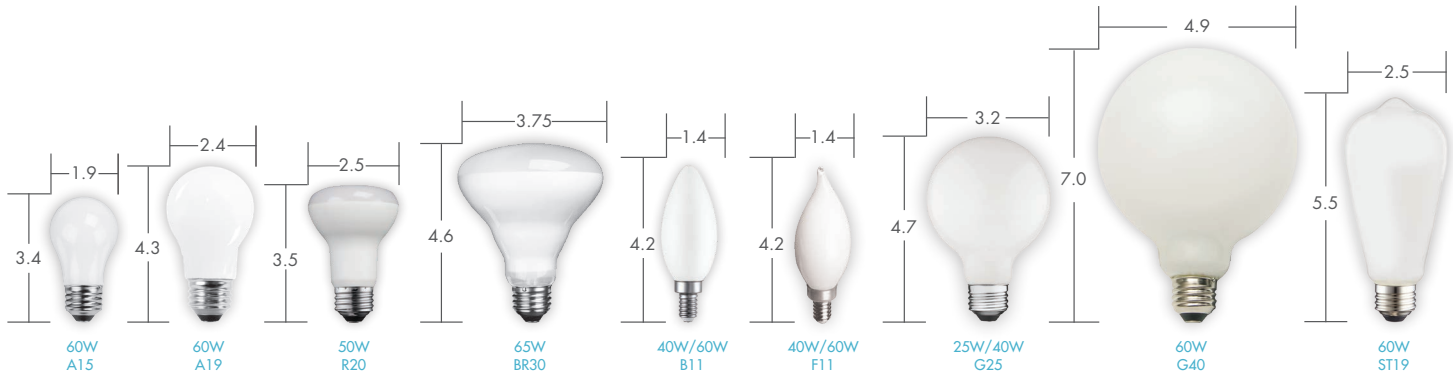

Ideal Applications

- Table lamps
- Floor lamps
- Sconces
- Ceiling fixtures
- Chandeliers
- Outdoor fixtures
- General lighting
- Decorative

Specifications:

Voltage 120v
 Input Line Frequency..... 50/60HZ
 Lamp Life (Rated) 15,000 hours
 Minimum Starting Temp -20°C
 Maximum Operating Temp..... 40°C

CRI ≥ 80
 Beam Angle Omnidirectional and 110 degrees
 Base E12, E26
 Warranty 3 Years
 Suitable for use in totally enclosed fixtures

Specifications:

27K-18K Color Temperature

ITEM #	DESCRIPTION	SHAPE	WATTS	INCAND. WATTS	LUMENS	COLOR TEMP	CRI	FINISH	MOL (inches)	DIA (inches)	BASE
A15 Lamps – Dimmable • 15,000 Hours											
FA15D25GL27	FIL A15 25W DIM GL27	A15	3.5	25	300	27K - 18K	>80	FROSTED	3.4	1.9	E26
A19 Lamps – Dimmable • 15,000 Hours											
FA19D60GL27	FIL A19 60W DIM GL27	A19	8	60	800	27K - 18K	>80	FROSTED	4.3	2.4	E26
R20 Lamps – Dimmable • 15,000 Hours											
FR20D50GL27	FIL R20 50W DIM GL27	R20	5	50	450	27K - 18K	>80	FROSTED	3.5	2.5	E26
BR30 Lamps – Dimmable • 15,000 Hours											
FBR30D65GL27	FIL BR30 65W DIM GL27	BR30	8	65	650	27K - 18K	>80	FROSTED	4.6	3.75	E26
Deco Lamps – Dimmable • 15,000 Hours											
FB11D60FRGL27	FIL B11 60W DIM FR GL27	B11	5	60	500	27K - 18K	>80	FROSTED	3.9	1.4	E12
FB11D40FRGL27	FIL B11 40W DIM FR GL27	B11	4	40	250	27K - 18K	>80	FROSTED	3.9	1.4	E12
G25 Lamps – Dimmable • 15,000 Hours											
FG25D60GL27	FIL G25 40W DIM GL27	G25	5	40	500	27K - 18K	>80	FROSTED	4.7	3.2	E26
FG25D25GL27	FIL G25 25W DIM GL27	G25	3	25	250	27K - 18K	>80	FROSTED	4.7	3.2	E26
ST19 Lamps – Dimmable • 15,000 Hours											
FST19D60GL27	FIL ST19 60W DIM GL27	ST19	8	60	500	27K - 18K	>80	FROSTED	5.5	2.5	E26