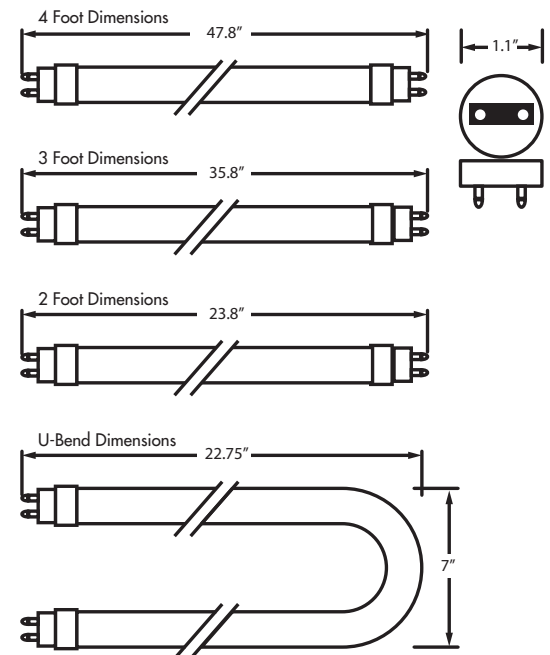

5 YEAR WARRANTY
*Based on 12 hours use per day