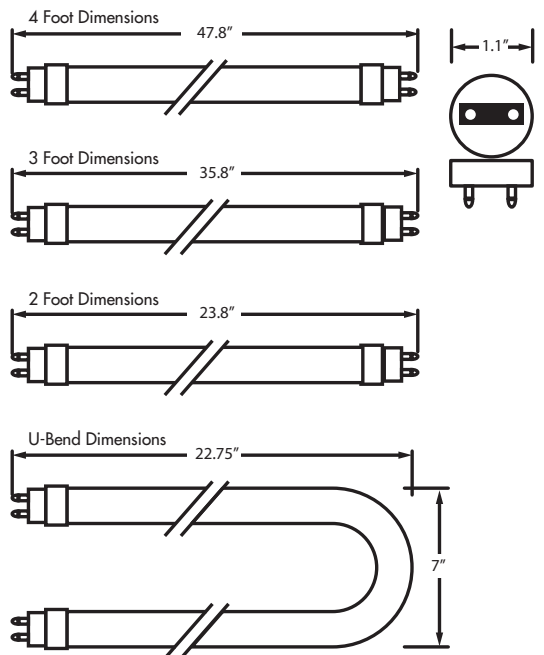

## Warranty

Five years against defects in manufacturing
---

LED T5 Tube  
4 foot

LED T8 Tube  
4 foot

LED T8 Tube  
3 foot

LED T8 Tube  
2 foot

To view our DLC qualified products, please consult the DLC Qualified Products List at [www.designlights.org/qpl](http://www.designlights.org/qpl).