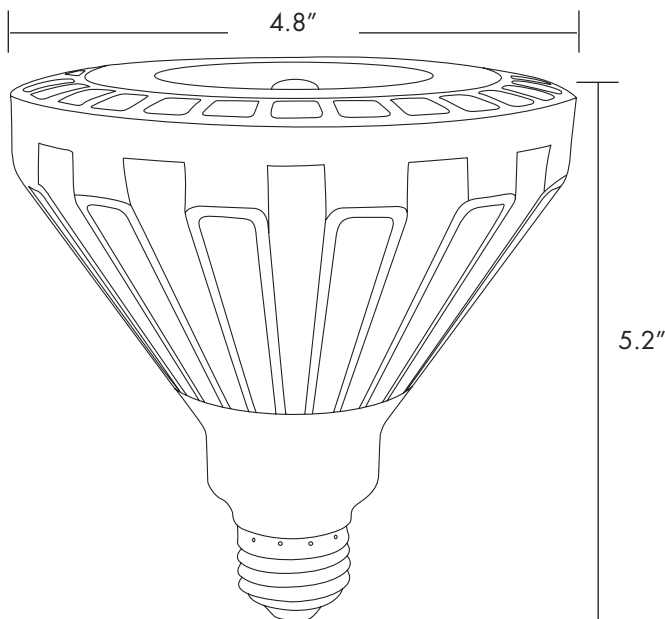

Available in Flood, Narrow Flood, and Spot Beam Angles

BENEFITS

Instant energy savings

Minimizes replacement and maintenance costs

Creates just the right light

Can be used outdoors

SPECIFICATIONS

Color Temperatures	2700K; 3000K; 3500K; 4100K; 5000K
Input Line Voltage	120V
Input Line Frequency	50/60HZ
Lamp Life (Rated)	25,000 hours
Beam Angle	15° Spot; 25° Narrow Flood; 40° Flood
CRI	80

we know light.™

5 YEAR WARRANTY

RoHS COMPLIANT

LED High Lumen PAR Lamps

ENERGY SAVING • 25,000 HOURS • 5 YEAR WARRANTY

ITEM #	DESCRIPTION	VOLTAGE	LED WATTS	WATTAGE EQUIVALENT	LUMENS	LPW	CRI	COLOR TEMP	BEAM ANGLE	BASE
LED P38 30W										
15° Spot • 25,000 hours										
L30P38D2527KSP	LED 30W P38 DIM 27K SP	120V	30	250	2700	90	80	2700K	15°	E26
L30P38D2530KSP	LED 30W P38 DIM 30K SP	120V	30	250	3000	100	80	3000K	15°	E26
L30P38D2535KSP	LED 30W P38 DIM 35K SP	120V	30	250	3000	100	80	3500K	15°	E26
L30P38D2541KSP	LED 30W P38 DIM 41K SP	120V	30	250	3000	100	80	4100K	15°	E26
L30P38D2550KSP	LED 30W P38 DIM 50K SP	120V	30	250	3000	100	80	5000K	15°	E26
25° Narrow Flood • 25,000 hours										
L30P38D2527KNFL	LED 30W P38 DIM 27K NFL	120V	30	250	2700	90	80	2700K	25°	E26
L30P38D2530KNFL	LED 30W P38 DIM 30K NFL	120V	30	250	3000	100	80	3000K	25°	E26
L30P38D2535KNFL	LED 30W P38 DIM 35K NFL	120V	30	250	3000	100	80	3500K	25°	E26
L30P38D2541KNFL	LED 30W P38 DIM 41K NFL	120V	30	250	3000	100	80	4100K	25°	E26
L30P38D2550KNFL	LED 30W P38 DIM 50K NFL	120V	30	250	3000	100	80	5000K	25°	E26
40° Flood • 25,000 hours										
L30P38D2527KFL	LED 30W P38 DIM 27K FL	120V	30	250	2700	90	80	2700K	40°	E26
L30P38D2530KFL	LED 30W P38 DIM 30K FL	120V	30	250	3000	100	80	3000K	40°	E26
L30P38D2535KFL	LED 30W P38 DIM 35K FL	120V	30	250	3000	100	80	3500K	40°	E26
L30P38D2541KFL	LED 30W P38 DIM 41K FL	120V	30	250	3000	100	80	4100K	40°	E26
L30P38D2550KFL	LED 30W P38 DIM 50K FL	120V	30	250	3000	100	80	5000K	40°	E26