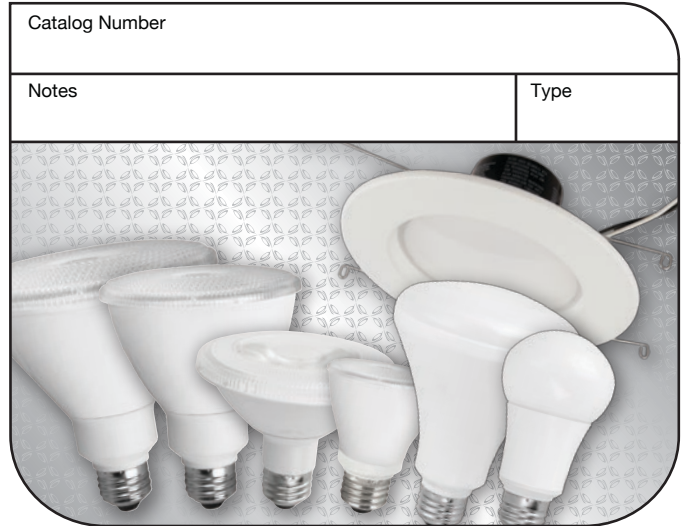

Great features and benefits:

- 90 CRI and 50 R9 specifications meet all California CEC requirements.
- Excellent color consistency (CRI).
- High CRI lamps available in PARs, BRs, A-Lamps and Recessed Retrofit Downlights.
- Smooth, uniform dimming.
- 90W, 75W, 65W, 60W and 50W replacements.
- Long Life: 25,000 hours. Recessed Retrofits: 35,000 hours.
- Available in 2700K and 3000K.

we know light.™

LED	25,000 Hours average rated life, 120 Volts
------------	--

Applications:

Ideal for all dimmable applications and areas where high color rendering is desired.

- + Recessed and 6"/5" Retrofit Downlights
- + Track and Display Lights
- + Outdoor Fixtures that Protect Lamps from the Elements
- + General Lighting
- + Table and Floor Lamps
- + Ceiling Fixtures and Sconces