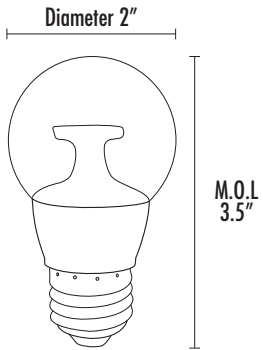

Features and Benefits

- Long Life: 25,000 hours—no more bulb replacements
- Excellent white color consistency from bulb to bulb
- UL approved for wet locations
- Wet location to replace cold cathodes
- Wet Location S14 lamps are non-dimmable

LED5E26S1427K

Catalog Number	

Notes	Type